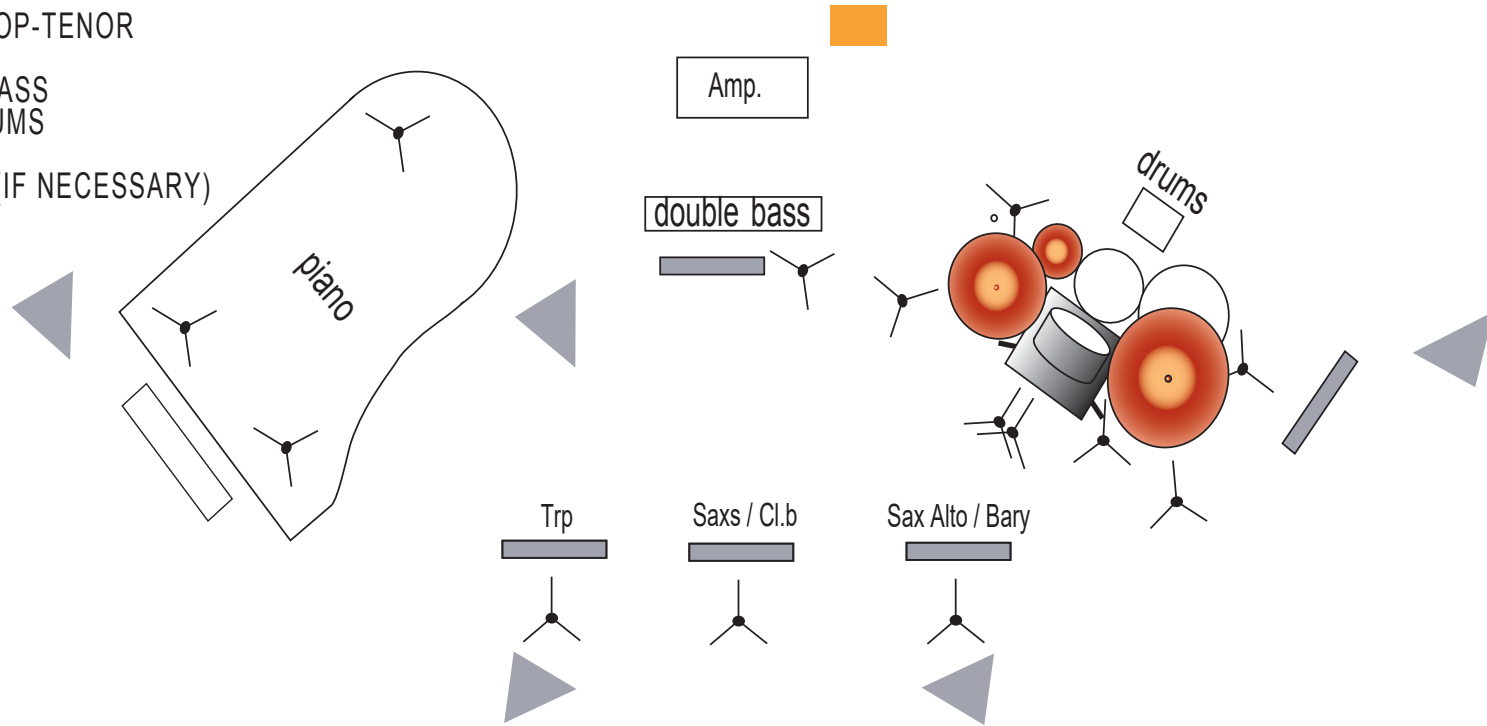

YVES LÉVEILLÉ SEXTET

SOHO

TECH

- GRAND PIANO (TUNED BEFORE THE CONCERT)
- 5 MONITORS (4 MIX, MINIMUM)
- 4 MUSIC STAND
- 3 MICROS PIANOS
- 2 MICROS SAXE / SOP-TENOR
- 1 MICRO TRUMPET
- 1 MICRO DOUBLE BASS
- 4 TO 6 MICROS-DRUMS
- 1 MICRO VOCAL
- 1 DRUMS JAZZ KIT (IF NECESSARY)