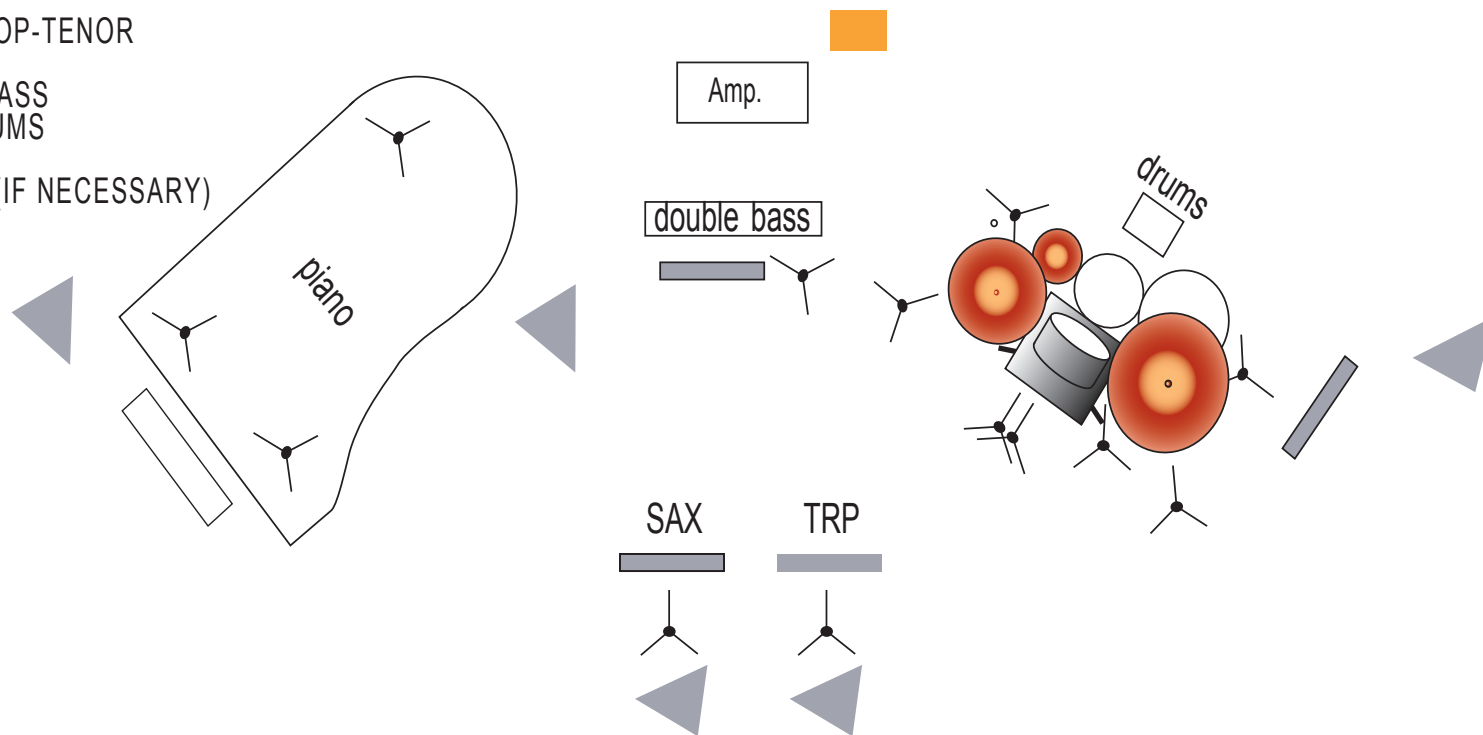

YVES LÉVEILLÉ QUINTET

TECH

- GRAND PIANO (TUNED BEFORE THE CONCERT)
- 5 MONITORS (4 MIX, MINIMUM)
- 4 MUSIC STAND
- 3 MICROS PIANOS
- 2 MICROS SAXE / SOP-TENOR
- 1 MICRO TRUMPET
- 1 MICRO DOUBLE BASS
- 4 TO 6 MICROS-DRUMS
- 1 MICRO VOCAL
- 1 DRUMS JAZZ KIT (IF NECESSARY)